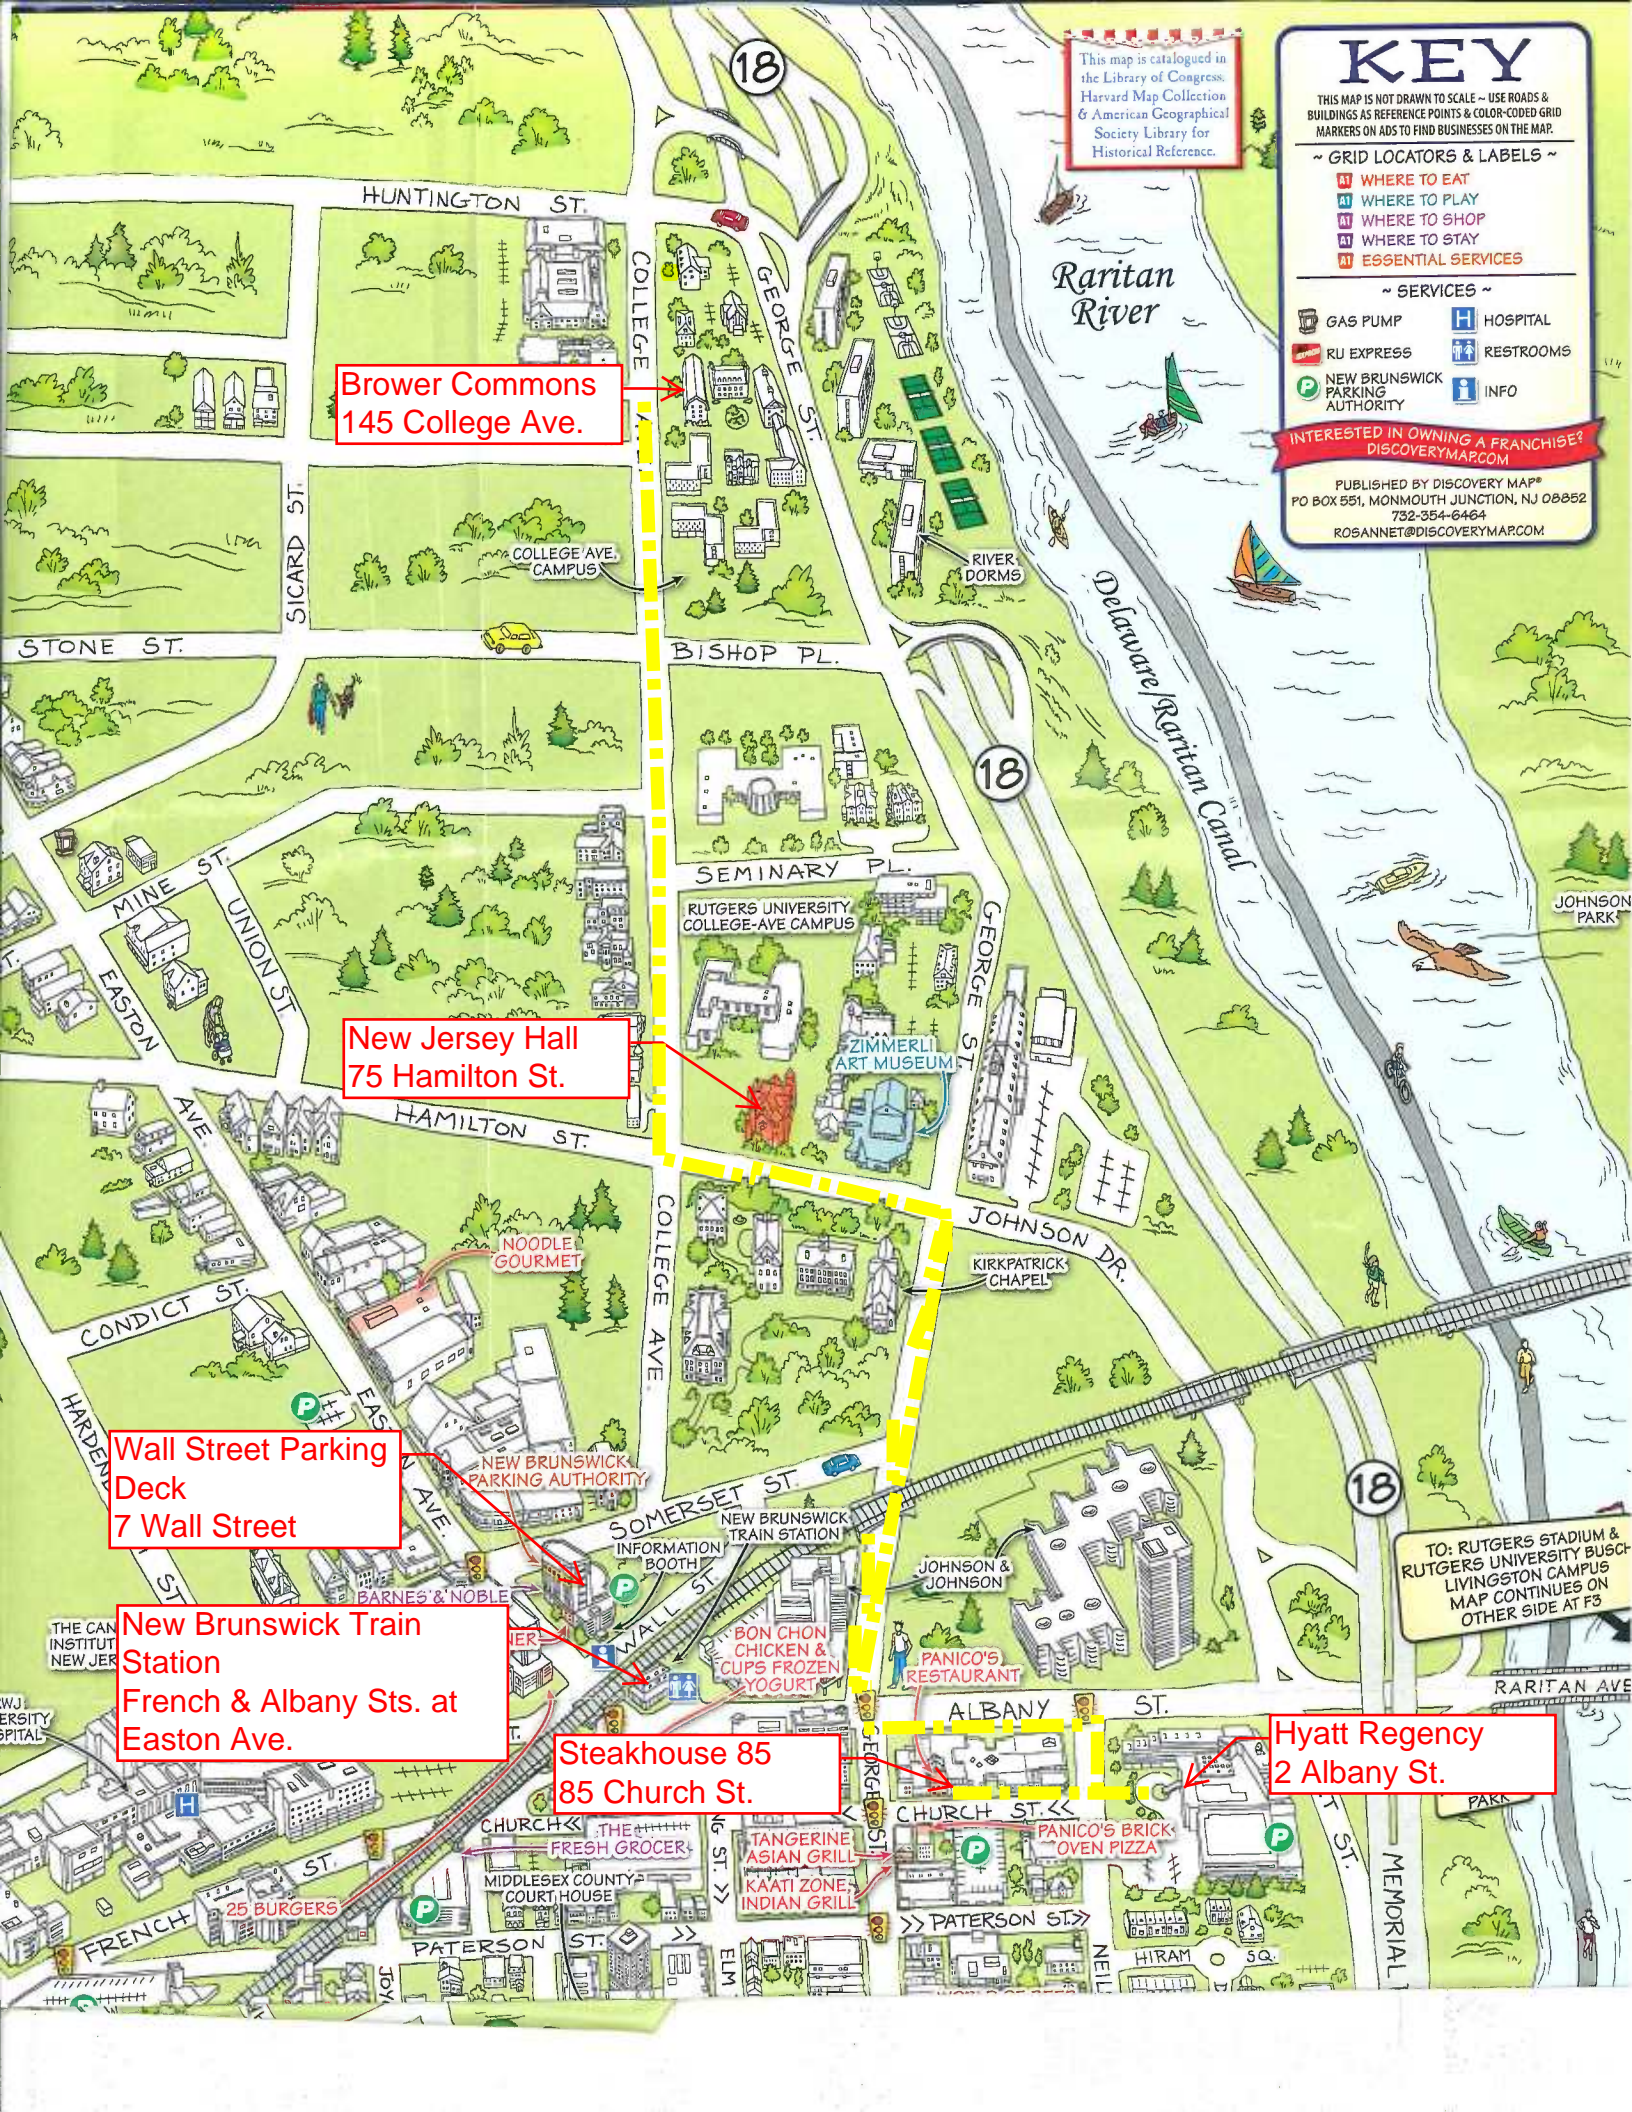

This map is catalogued in the Library of Congress, Harvard Map Collection & American Geographical Society Library for Historical Reference.

KEY

THIS MAP IS NOT DRAWN TO SCALE - USE ROADS & BUILDINGS AS REFERENCE POINTS & COLOR-CODED GRID MARKERS ON ADS TO FIND BUSINESSES ON THE MAP.

- ~ GRID LOCATORS & LABELS ~
- E WHERE TO EAT
 - P WHERE TO PLAY
 - S WHERE TO SHOP
 - H WHERE TO STAY
 - E ESSENTIAL SERVICES

- ~ SERVICES ~
- G GAS PUMP
 - H HOSPITAL
 - RU RU EXPRESS
 - R RESTROOMS
 - P NEW BRUNSWICK PARKING AUTHORITY
 - I INFO

INTERESTED IN OWNING A FRANCHISE? DISCOVERYMAP.COM

PUBLISHED BY DISCOVERY MAP®
PO BOX 551, MONMOUTH JUNCTION, NJ 08852
732-354-6464
ROBANNET@DISCOVERYMAP.COM

Brower Commons
145 College Ave.

New Jersey Hall
75 Hamilton St.

Wall Street Parking Deck
7 Wall Street

New Brunswick Train Station
French & Albany Sts. at Easton Ave.

Steakhouse 85
85 Church St.

Hyatt Regency
2 Albany St.

TO: RUTGERS STADIUM & RUTGERS UNIVERSITY BUSCH LIVINGSTON CAMPUS
MAP CONTINUES ON OTHER SIDE AT F3